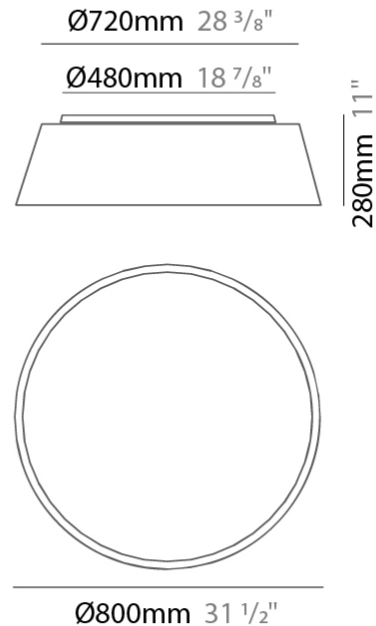

DRUM SURFACE

D112014-

base number _____
Finish Options _____

1. To build a product code in our configurator select the specify button on the base model # product page
2. To build a manual product code on this datasheet choose from the options listed below in blue font and add the suffix to the base model #

GENERAL

Series: Drum _____
Partner: Ole _____
Division: Design _____
Installation: Surface _____
Product Type: Ceiling Surface _____
Mounting Location: Ceiling _____
Light Distribution: Direct _____

PHYSICAL

Shape: Drum _____
Diameter (mm): 800 _____
Diameter (in): 31 1/2 _____
Height (mm): 280 _____
Height (in): 11 _____
Weight (kg): 4.4 _____
Weight (lbs): 9.7 _____
Diffuser: PMMA - Opal _____
Fixture Finish: BEI / BLK / BLU / COG / DGN / GRY / MRN / MOC / MUS / OLV / SIL / STN / TER / WHI _____
Holder Finish: Black _____
Fixture Material: Fabric Cord / Metal _____
Primary Material: Fabric - Recycled _____
Upon Request: Other fabric cord colors available upon request (see downloadable finish chart) _____

ELECTRICAL

Number of Lamps: 4 _____
Lamp Type: LED Retrofit _____
Lamp Shape: A19 _____
Bulb Included: Bulb Not Included _____
Max. Wattage Per Lamp (W): 15 _____
Lamp Base: E26 _____
Input Voltage (V): 120 _____
Upon Request: 277Vac / GU24 _____

LED

OPTICAL

RATINGS AND CERTIFICATIONS

Certified By: Certified for North American Standards _____
IP rating: IP20 _____