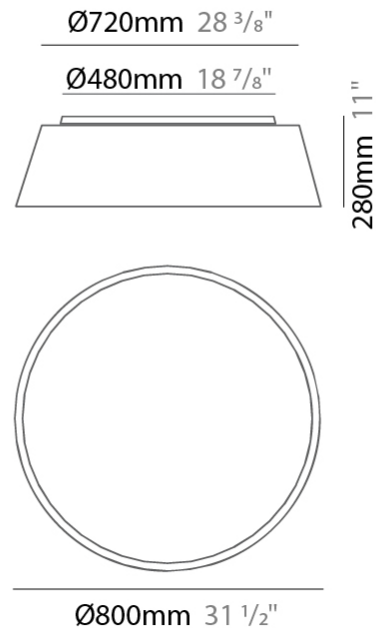

PROJECT _____
TYPE _____
SPECIFIER _____
QUANTITY _____
DATE _____

DRUM SURFACE

D112015- -

base number   Color   Finish
Temperature   Options

1. To build a product code in our configurator select the specify button on the base model # product page
2. To build a manual product code on this datasheet choose from the options listed below in blue font and add the suffix to the base model #

GENERAL

Series: Drum
Brand: Ole
Division: Design
Mounting Type: Surface
Mounting Location: Ceiling
Subcategory: Ambient

PHYSICAL

Shape: Drum
Diameter (mm): 800
Diameter (in): 31 1/2
Height (mm): 280
Height (in): 11
Light Distribution: Direct
Weight (kg): 4.6
Weight (lbs): 10.1
Diffuser: PMMA - Opal
Fixture Finish: [BEI / BLK / BLU / COG / DGN / GRY / MRN / MOC / MUS / OLV / SIL / STN / TER / WHI](#)
Fixture Material: Metal / Elastic Fabric
Upon Request: Other fabric cord colors available upon request (see downloadable finish chart)

ELECTRICAL

Lamp Type: LED
Input Wattage (W): 25
Dimming: Non-Dimmable / 0-10V Dimming
Driver Included: Yes
Driver Location: Integrated
Driver Type: Constant Current - Universal
Driver Class: Class 2
Input Voltage (V): 120 - 277

LED

Color Temperature (°K): [3000 / 4000](#)
Max. Delivered Lumen (lm): 2400 / 2510
CRI: >80 CRI
Lamp Life (hrs): 50000

OPTICAL

RATINGS AND CERTIFICATIONS

Certified By: Certified for North American Standards
IP rating: IP20